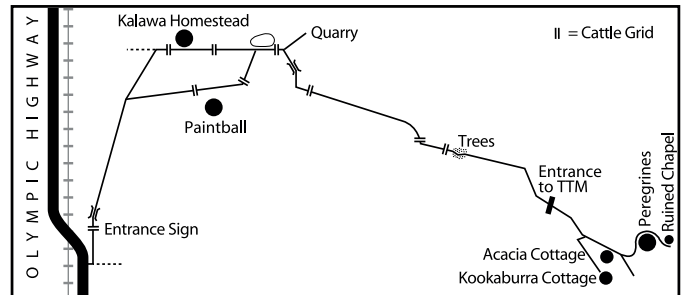

From Albury and Melbourne

Follow the Hume Freeway north from Albury 18.5km to the Olympic Highway and exit left. Continue 5.5 km and turn right (before rail overpass) at Rodgers Road, then immediately turn left to Paterson Road. Follow directional signs from here.

From Holbrook and Sydney

Follow the Hume Freeway south from Holbrook 46 km to Olympic Highway (right turn) then continue 5.5km and turn right (before rail overpass) at Rodgers Road. Follow directional signs from here.

Peregrines
AT TABLE TOP MOUNTAIN

Roger Paterson
Phone **0412 691 840**

*Distances measured from Borella Road on Hume Freeway