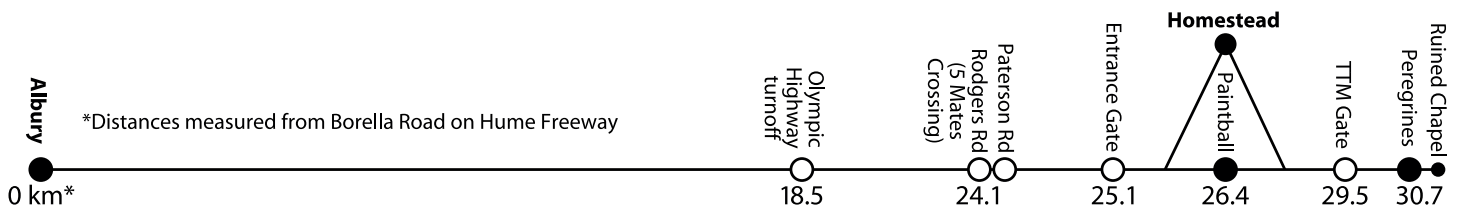

From Albury and Melbourne

Follow the Hume Freeway north from Albury 18.5km to the Olympic Highway and exit left. Continue 5.5 km and turn right (before rail overpass) at Rodgers Road, then immediately turn left to Paterson Road. Follow directional signs from here.

From Holbrook and Sydney

Follow the Hume Freeway south from Holbrook 46 km to Olympic Highway (right turn) then continue 5.5km and turn right (before rail overpass) at Rodgers Road. Follow directional signs from here.

Peregrines
AT TABLE TOP MOUNTAIN

Roger Paterson
Phone **0412 691 840**

*Distances measured from Borella Road on Hume Freeway